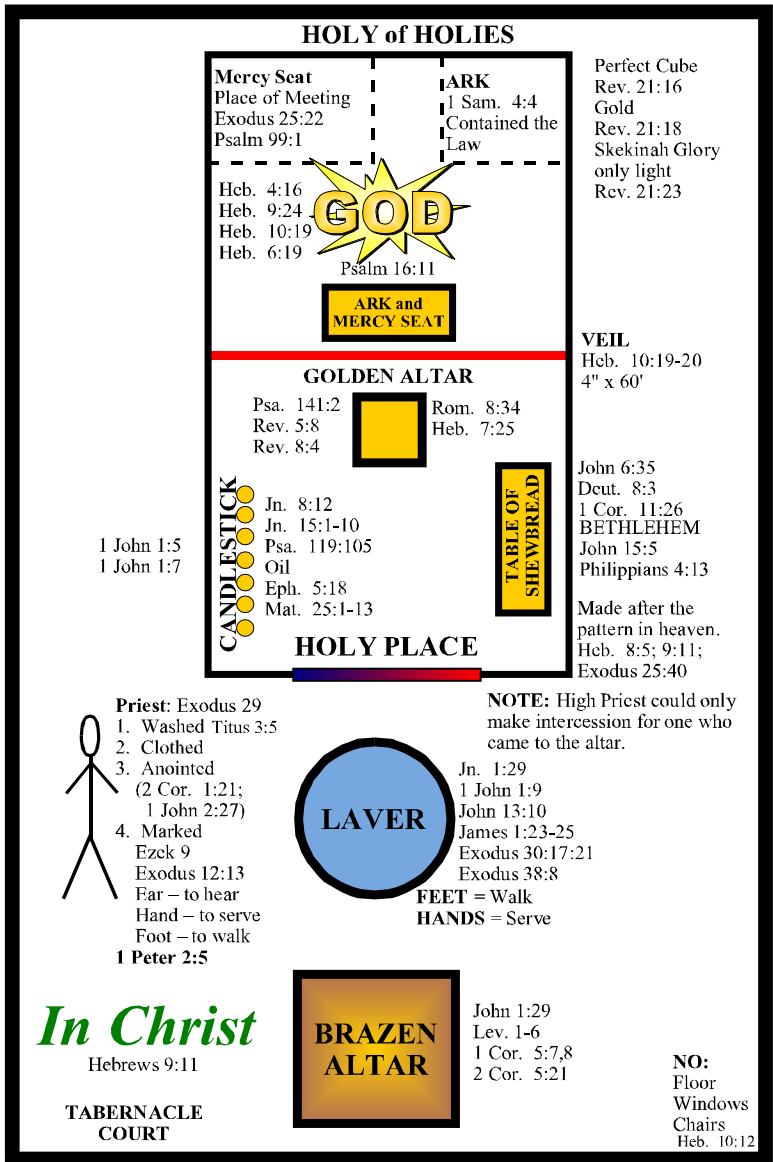

How Do I Get to God?

*Outside
of
Christ*

In Christ

Hebrews 9:11

**TABERNACLE
COURT**

TRUE TABERNACLE
See Hebrews 8:2; 9:1-14

THE DOOR

THE GATE

Made after the
pattern in heaven.
Heb. 8:5; 9:11;
Exodus 25:40